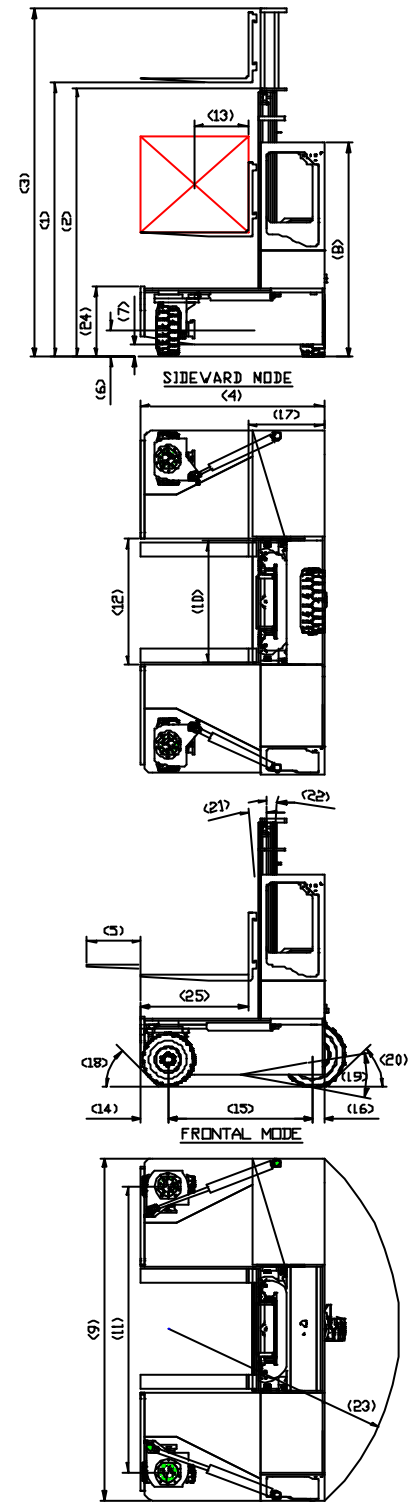

COMBILIFT

C10000 SL

Customised Handling Solutions

www.COMBiLiFT.COM

two machines in one

"counterbalance forklift; side loader"

Specifications Model C10,000 SL

Ref.	Description	C10,000 SL
1 a	Max. Lift Height	159"
1 b	Free Lift Height	0"
2	Height Mast Closed	118"
3	Max. (Mast raised)	204 3/4"
4	Overall Length	80 3/4" / 88 1/2"
5	Mast Travel	57"
6	Ground Clearance Under Mast	11 3/4"
7	Ground Clearance to Wheelbase Centre	7 1/4"
8	Height Over Cab or of Overhead Guard	101 1/4"
9	Width	153 1/2"
10	Outside Spread of Fork Arms	53"
11	Track Front	128 1/4"
12	Frame Opening	55"
13	Load Centre Distance	23 1/2"
14	Overhang Front	10 3/4"
15	Wheel Base	65 1/4" / 73"
16	Overhang Back	5"
17	Length From Face of Fork	33 1/2"
18	Approach Angle	45°
19	Ramp Angle	18°
20	Departure Angle	45°
21	Forward Tilt	3°
22	Backward Tilt	5°
23	Minimum Outside Radius	102"
24	Platform Height	29 1/2"
25	Platform Length	47 1/2" / 55"
A	Capacity	10,000 lbs
B	Unladen Weight	20,000 lbs
C	Maximum Ground Speed	12 1/2 mph
D	Gradability	15%
E	V2003 T Kubota Diesel / 3 ltr. GM LPG	83HP/ 97 HP
F	Electric's	12 Volt
G	Fork Section 2" x 6" x	47 1/2"
H	23 x 10 - 12 Front Tyre	23" / 9 1/2"
I	28 x 12.5 - 15 Rear Tyre	28" / 11 1/2"
J	Standard Colour	Green and Grey
K	Suspension Seat	KAB Model 211

Features Include:

- Rubber Mounted Half Cabin with Top, Front, Side, and Rear Glass
- Multi - Direction Operation
- 3 Wheel Hydrostatic Drive
- Load Sensing Steering
- 4 way lever Positioning of Wheels

Mast Specifications

MAST TYPE	LIFT HEIGHT	CLOSED HEIGHT	CLOSED HEIGHT AT PLATFORM LEVEL	FREE-LIFT HEIGHT	EXTENDED HEIGHT
Duplex	159"	118"	133"	-	201"
Duplex & Freelif	159"	118"	118"	71"	201"
Duplex	178"	128"	142"	-	220"
Duplex & Freelif	178"	128"	128"	80"	220"
Duplex	192"	135"	149"	-	233"
Duplex & Freelif	192"	135"	135"	87"	233"