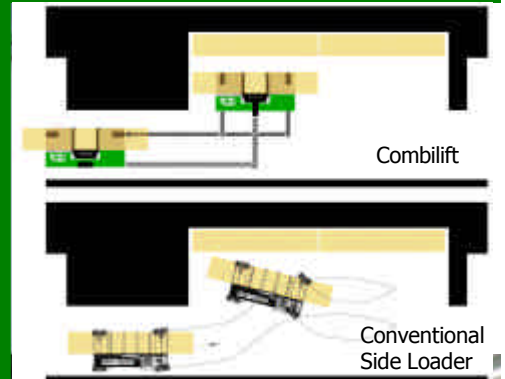

COMBILIFT

C10000 SL

Customised Handling Solutions

www.COMBiLiFT.COM

two machines in one

"counterbalance forklift; side loader"

Specifications Model C10,000 SL

Ref.	Description	C10,000 SL
1 a	Max. Lift Height	159"
1 b	Free Lift Height	0"
2	Height Mast Closed	118"
3	Max. (Mast raised)	204 3/4"
4	Overall Length	80 3/4" / 88 1/2"
5	Mast Travel	57"
6	Ground Clearance Under Mast	11 3/4"
7	Ground Clearance to Wheelbase Centre	7 1/4"
8	Height Over Cab or of Overhead Guard	101 1/4"
9	Width	153 1/2"
10	Outside Spread of Fork Arms	53"
11	Track Front	128 1/4"
12	Frame Opening	55"
13	Load Centre Distance	23 1/2"
14	Overhang Front	10 3/4"
15	Wheel Base	65 1/4" / 73"
16	Overhang Back	5"
17	Length From Face of Fork	33 1/2"
18	Approach Angle	45°
19	Ramp Angle	18°
20	Departure Angle	45°
21	Forward Tilt	3°
22	Backward Tilt	5°
23	Minimum Outside Radius	102"
24	Platform Height	29 1/2"
25	Platform Length	47 1/2" / 55"
A	Capacity	10,000 lbs
B	Unladen Weight	20,000 lbs
C	Maximum Ground Speed	12 1/2 mph
D	Gradability	15%
E	V2003 T Kubota Diesel / 3 ltr. GM LPG	83HP/ 97 HP
F	Electric's	12 Volt
G	Fork Section 2" x 6" x	47 1/2"
H	23 x 10 - 12 Front Tyre	23" / 9 1/2"
I	28 x 12.5 - 15 Rear Tyre	28" / 11 1/2"
J	Standard Colour	Green and Grey
K	Suspension Seat	KAB Model 211

Features Include:

- Rubber Mounted Half Cabin with Top, Front, Side, and Rear Glass
- Multi - Direction Operation
- 3 Wheel Hydrostatic Drive
- Load Sensing Steering
- 4 way lever Positioning of Wheels

Mast Specifications

MAST TYPE	LIFT HEIGHT	CLOSED HEIGHT	CLOSED HEIGHT AT PLATFORM LEVEL	FREE-LIFT HEIGHT	EXTENDED HEIGHT
Duplex	159"	118"	133"	-	201"
Duplex & Freelif	159"	118"	118"	71"	201"
Duplex	178"	128"	142"	-	220"
Duplex & Freelif	178"	128"	128"	80"	220"
Duplex	192"	135"	149"	-	233"
Duplex & Freelif	192"	135"	135"	87"	233"