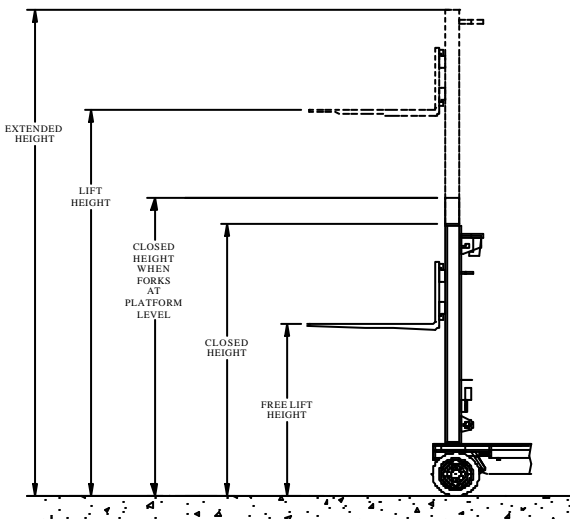

COMBILIFT

C10000 SL

Customised Handling Solutions

www.COMBiLiFT.COM

two machines in one

"counterbalance forklift; side loader"

Specifications Model C10,000 SL

Ref.	Description	C10,000 SL
1 a	Max. Lift Height	159"
1 b	Free Lift Height	0"
2	Height Mast Closed	118"
3	Max. (Mast raised)	204 3/4"
4	Overall Length	80 3/4" / 88 1/2"
5	Mast Travel	57"
6	Ground Clearance Under Mast	11 3/4"
7	Ground Clearance to Wheelbase Centre	7 1/4"
8	Height Over Cab or of Overhead Guard	101 1/4"
9	Width	153 1/2"
10	Outside Spread of Fork Arms	53"
11	Track Front	128 1/4"
12	Frame Opening	55"
13	Load Centre Distance	23 1/2"
14	Overhang Front	10 3/4"
15	Wheel Base	65 1/4" / 73"
16	Overhang Back	5"
17	Length From Face of Fork	33 1/2"
18	Approach Angle	45°
19	Ramp Angle	18°
20	Departure Angle	45°
21	Forward Tilt	3°
22	Backward Tilt	5°
23	Minimum Outside Radius	102"
24	Platform Height	29 1/2"
25	Platform Length	47 1/2" / 55"
A	Capacity	10,000 lbs
B	Unladen Weight	20,000 lbs
C	Maximum Ground Speed	12 1/2 mph
D	Gradability	15%
E	V2003 T Kubota Diesel / 3 ltr. GM LPG	83HP/ 97 HP
F	Electric's	12 Volt
G	Fork Section 2" x 6" x	47 1/2"
H	23 x 10 - 12 Front Tyre	23" / 9 1/2"
I	28 x 12.5 - 15 Rear Tyre	28" / 11 1/2"
J	Standard Colour	Green and Grey
K	Suspension Seat	KAB Model 211

Features Include:

- Rubber Mounted Half Cabin with Top, Front, Side, and Rear Glass
- Multi - Direction Operation
- 3 Wheel Hydrostatic Drive
- Load Sensing Steering
- 4 way lever Positioning of Wheels

Mast Specifications

MAST TYPE	LIFT HEIGHT	CLOSED HEIGHT	CLOSED HEIGHT AT PLATFORM LEVEL	FREE-LIFT HEIGHT	EXTENDED HEIGHT
Duplex	159"	118"	133"	-	201"
Duplex & Freelif	159"	118"	118"	71"	201"
Duplex	178"	128"	142"	-	220"
Duplex & Freelif	178"	128"	128"	80"	220"
Duplex	192"	135"	149"	-	233"
Duplex & Freelif	192"	135"	135"	87"	233"