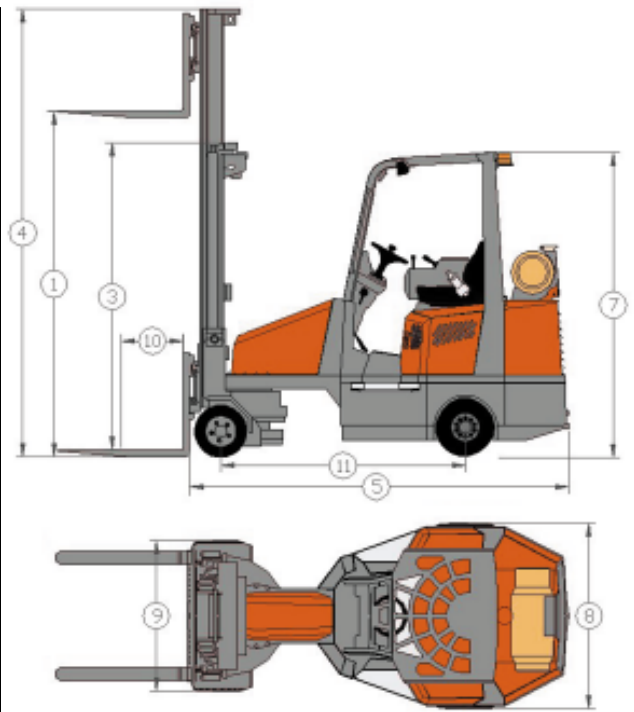

AISLE-MASTER - Specifications

MODEL		44S		44WH	
Ref.	Description	Standard		Wide	
1	Lift height	4752 mm	187"	7052 mm	278"
2	Free Lift Height	1546 mm	61"	2481 mm	97.5"
3	Height Mast Closed	2390 mm	94"	3322 mm	132"
4	Height Mast Raised	5595 mm	220"	7893 mm	311"
5	Overall length	2825 mm	111"	2825 mm	111"
6	Ground Clearance	75 mm	3"	75 mm	3"
7	Overhead Guard Height	2311 mm	91"	2311 mm	91"
8	Chassis width - rear	1350 mm	53"	1500 mm	59"
9	Chassis width - front	1095mm	43"	1095mm	43"
10	Load Centre Distance	600 mm	24"	600 mm	24"
11	Wheel Base	1890 mm	74.5"	1890 mm	74.5"
12	Seat Height	1220 mm	48"	1220 mm	48"
13	Mast Tilt (Back/Forward)	4 ° / 1°		4 ° / 1°	
14	Capacity	4400 lbs		4400 lbs	
15	Ground Speed	12Km/h	8Mph	12Km/h	8Mph
16	Unladen Weight	6400 Kg	14000 Lbs	7000 Kg	15500 Lbs
17	Gradeability (Laden/Unladen)	15%		15%	
18	Rear tire size	450x200mm	18"x 8"	450x200mm	18"x 8"
19	Front tire size	406x178mm	16"x 7"	406x178mm	16"x 7"
20	Engine 67 HP (LPG)	GM Water Cooled		GM Water Cooled	
21	Electric's	12 Volt		12 Volt	
22	Standard Color	Grey / Orange		Grey / Orange	
23	Seat	Grammer		Grammer	

Optional Lift Heights and Forks available

increasing storage...
...reducing costs

AISLE-MASTER has a policy of continuous product development and reserves the right to alter specifications without prior notice. Specifications and/or dimensions may vary from those illustrated in some countries.

August 2005

Distributor

AISLE-MASTER Ltd, Clontibret, County Monaghan, Ireland
Toll Free 877 280 4910 (USA) Toll Free 866 756 7949 (Canada)
E: info@aisle-master.com

www.aisle-master.com